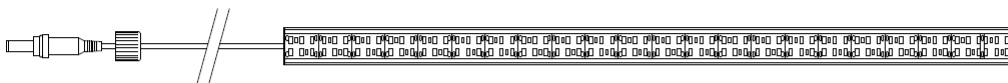

PEGASO

Linear LED bar designed for intense and smooth lighting.

More than 1000lm flux generated by 126 SMD LEDs mounted on aluminium PCB modules.

Aluminium profile assembly for efficient thermal management.

Silicone glue waterproof sealing and IP65 connector for series wiring (maximum 2 units); single cable or double cable model available.

Supply requirement:	24Vdc / 550mA
Power consumption:	13W
CCT:	2900K
Light output:	1000lm
IP grade:	IP65
Dimensions:	400mm x 22.4mm x 10.9mm